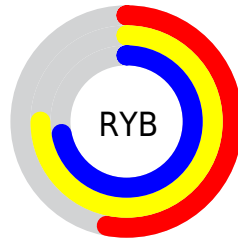

Details

The RYB color **134, 191, 183** is a light color, and the websafe version is hex **99CC99**. A complement of this color would be **183, 134, 191**, and the grayscale version is **170, 170, 170**.

A 20% lighter version of the original color is **188, 248, 239**, and **84, 137, 131** is the 20% darker color. If you saturate the color by 10%, you get **115, 191, 180**, and if you desaturate by 10%, it is **153, 191, 186**.

Distribution

Red (56%)

Green (75%)

Blue (53%)

Red (53%)

Yellow (75%)

Blue (72%)

Cyan (26%)