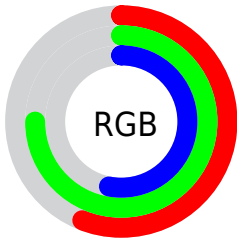

Distribution

Red (56%)

Green (75%)

Blue (53%)