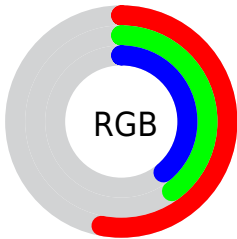

Distribution

- Red (53%)
- Green (40%)
- Blue (39%)