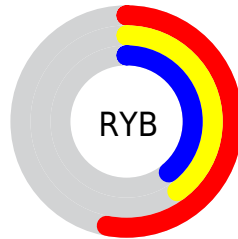

- Red (53%)
- Yellow (40%)
- Blue (39%)