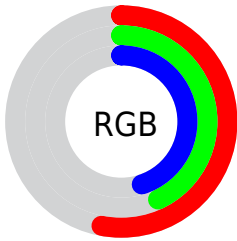

Distribution

- Red (53%)
- Green (43%)
- Blue (45%)