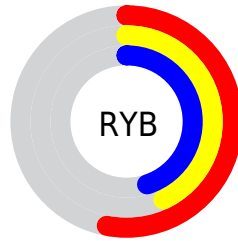

- Red (53%)
- Yellow (43%)
- Blue (45%)