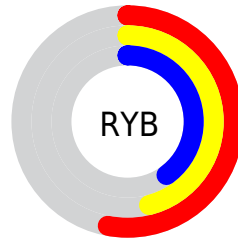

Details

The RYB color **135, 117, 101** is a dark color, and the websafe version is hex **666666**. A complement of this color would be **101, 115, 135**, and the grayscale version is **118, 118, 118**.

A 20% lighter version of the original color is **189, 170, 152**, and **85, 69, 54** is the 20% darker color. If you saturate the color by 10%, you get **135, 110, 88**, and if you desaturate by 10%, it is **135, 125, 114**.

Distribution

Red (53%)

Green (44%)

Blue (40%)

Red (53%)

Yellow (46%)

Blue (40%)

Cyan (0%)