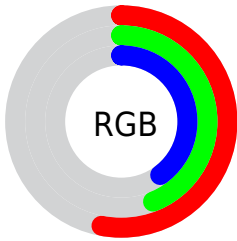

Distribution

Red (53%)

Green (44%)

Blue (40%)