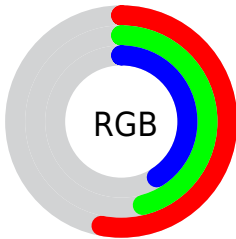

Distribution

- Red (53%)
- Green (46%)
- Blue (41%)