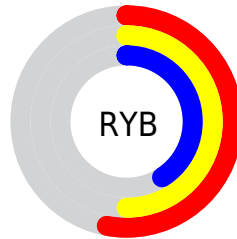

- Red (53%)
- Yellow (50%)
- Blue (41%)