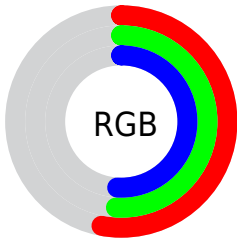

Distribution

Red (53%)

Green (51%)

Blue (51%)