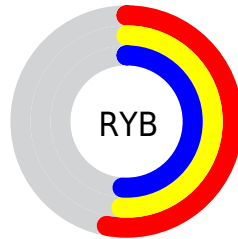

Details

The RYB color **135, 129, 129** is a dark color, and the websafe version is hex **999999**. A complement of this color would be **129, 132, 135**, and the grayscale version is **131, 131, 131**.

A 20% lighter version of the original color is **188, 182, 182**, and **85, 80, 80** is the 20% darker color. If you saturate the color by 10%, you get **135, 116, 116**, and if you desaturate by 10%, it is **135, 139, 143**.

Distribution

Red (53%)

Green (51%)

Blue (51%)

Red (53%)

Yellow (51%)

Blue (51%)

Cyan (0%)