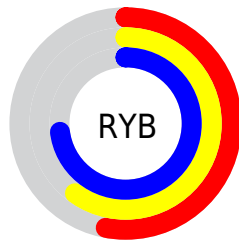

Red (53%)

Yellow (60%)

Blue (73%)