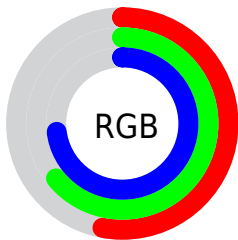

Distribution

Red (53%)

Green (64%)

Blue (73%)