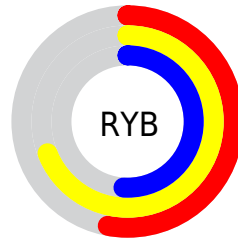

Details

The RYB color **135, 176, 131** is a light color, and the websafe version is hex **999966**. A complement of this color would be **131, 135, 176**, and the grayscale version is **169, 169, 169**.

A 20% lighter version of the original color is **190, 232, 184**, and **84, 123, 81** is the 20% darker color. If you saturate the color by 10%, you get **118, 176, 113**, and if you desaturate by 10%, it is **151, 176, 149**.

Distribution

Red (69%)

Green (67%)

Blue (51%)

Red (53%)

Yellow (69%)

Blue (51%)

Cyan (0%)