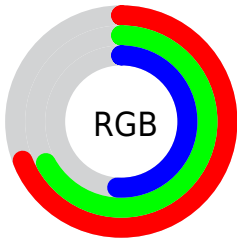

Distribution

Red (69%)

Green (67%)

Blue (51%)