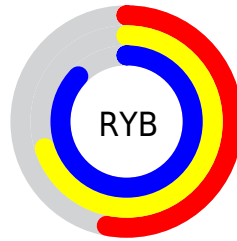

- Red (53%)
- Yellow (70%)
- Blue (87%)