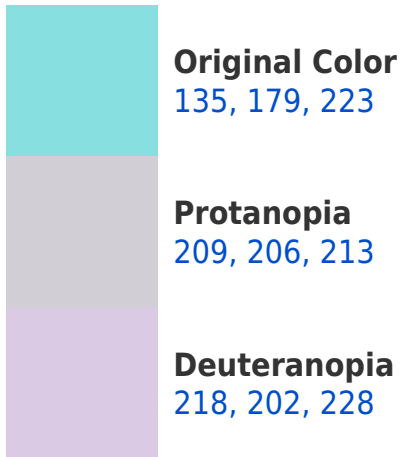

A 20% lighter version of the original color is **192, 224, 255**, and **78, 123, 168** is the 20% darker color. If you saturate the color by 10%, you get **113, 168, 223**, and if you desaturate by 10%, it is **157, 190, 223**.

223, 223, 135

112, 101, 112

176, 0, 176

48, 0, 48

Previews

White Background

This preview shows how the RYB color 135, 179, 223 looks on a white background.

Color Contrast Check

RYB 135, 179, 223 Background

This preview shows how black text looks on a background with the RYB color 135, 179, 223.

This preview shows how white text looks on a background with the RYB color 135, 179, 223.

Dichromacy

Tritanopia
139, 184, 238

Trichromacy

Original Color

135, 179, 223

Protanomaly

182, 198, 217

Deuteranomaly