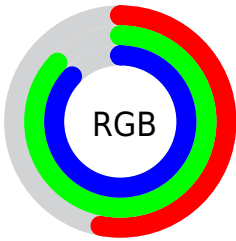

Distribution

- Red (53%)
- Green (87%)
- Blue (87%)