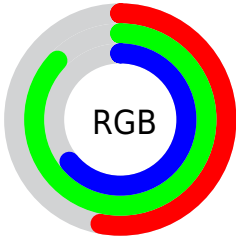

Distribution

- Red (53%)
- Green (87%)
- Blue (64%)