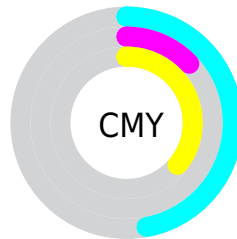

Details

The RYB color **135, 201, 222** is a light color, and the websafe version is hex **66CC99**. A complement of this color would be **222, 135, 194**, and the grayscale version is **189, 189, 189**.

A 20% lighter version of the original color is **191, 236, 255**, and **80, 143, 166** is the 20% darker color. If you saturate the color by 10%, you get **113, 196, 222**, and if you desaturate by 10%, it is **157, 206, 222**.

Distribution

- Red (53%)
- Green (87%)
- Blue (64%)

- Red (53%)
- Yellow (79%)
- Blue (87%)

- Cyan (39%)
- Magenta (0%)
- Yellow (27%)
- Black (13%)

- Cyan (47%)
- Magenta (13%)
- Yellow (36%)

Brightness & Saturation Gradients

These gradients show how the RYB color 135, 201, 222 changes by changing the brightness by 10 percent. The first figure shows a shift by +10% for each color and the second figure -10%.

Similar to the brightness gradients but the following saturation gradients show a change of the RYB color 135, 201, 222 by changing the saturation by 10% instead.