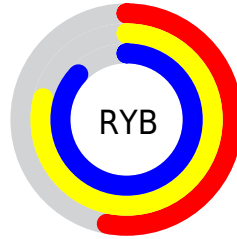

- Red (53%)
- Yellow (79%)
- Blue (87%)