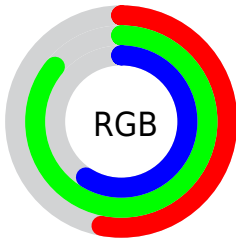

Distribution

- Red (53%)
- Green (86%)
- Blue (59%)