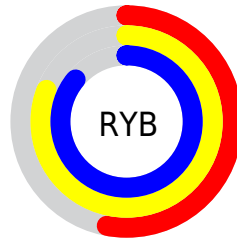

- Red (53%)
- Yellow (81%)
- Blue (86%)