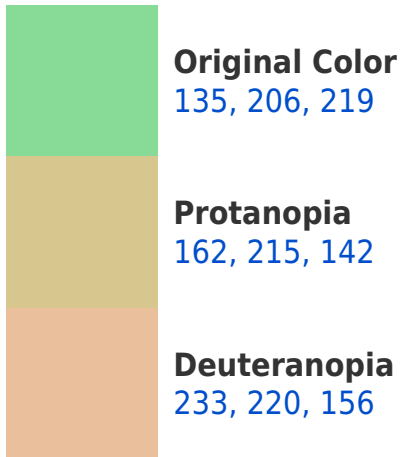

Color Blindness Simulation

Color vision deficiency is a very complex topic, and I could not describe the different causes any better than Wikipedia does, so if you want to learn more, you should check out their [article about color blindness](#).

Dichromacy