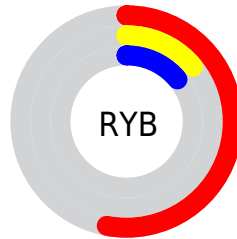

Conversions

Conversions Part 2

Format	Color
RYB	135, 35, 36
Decimal	8856356
CIELab	30.59, 42.17, 24.69
CIELCh	31, 48.867, 30.348
Yxy	6.4803, 0.5528, 0.3283
Android (android.graphics.Color)	4287046436 (0xFF872324)
YUV	65.0140, -14.3039, 61.3777
Hunter-Lab	25.4565, 31.9596, 12.3583

Details

The RYB color **135, 35, 36** is a dark color, and the websafe version is hex **993333**. A complement of this color would be **35, 85, 135**, and the grayscale version is **65, 65, 65**.

A 20% lighter version of the original color is **194, 87, 81**, and **78, 0, 0** is the 20% darker color. If you saturate the color by 10%, you get **135, 21, 23**, and if you desaturate by 10%, it is **135, 49, 49**.

Distribution

- Red (53%)
- Green (14%)
- Blue (14%)

- Red (53%)
- Yellow (14%)
- Blue (14%)

- Cyan (0%)
- Magenta (74%)
- Yellow (73%)
- Black (47%)

- Cyan (47%)
- Magenta (86%)
- Yellow (86%)

Brightness & Saturation Gradients