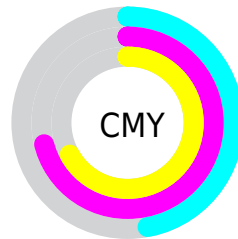

Details

The RYB color **135, 74, 83** is a dark color, and the websafe version is hex **996666**. A complement of this color would be **74, 107, 135**, and the grayscale version is **93, 93, 93**.

A 20% lighter version of the original color is **190, 124, 132**, and **83, 27, 38** is the 20% darker color. If you saturate the color by 10%, you get **135, 61, 71**, and if you desaturate by 10%, it is **135, 88, 95**.

Distribution

Red (53%)

Green (29%)

Blue (33%)

Red (53%)

Yellow (29%)

Blue (33%)

Cyan (0%)

Magenta (45%)

Yellow (39%)

Black (47%)

Cyan (47%)

Magenta (71%)

Yellow (67%)

Brightness & Saturation Gradients

These gradients show how the RYB color 135, 74, 83 changes by changing the brightness by 10 percent. The first figure shows a shift by +10% for each color and the second figure -10%.

Similar to the brightness gradients but the following saturation gradients show a change of the RYB color 135, 74, 83 by changing the saturation by 10% instead.

 135, 74, 83	 135, 74, 83
 255, 255, 255	 108, 50, 60
 190, 124, 132	 83, 27, 38
 219, 150, 158	 57, 4, 18
 248, 177, 185	 36, 0, 1
 255, 205, 213	 0, 0, 0
 255, 233, 241	