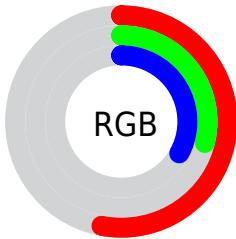

Distribution

Red (53%)

Green (29%)

Blue (33%)