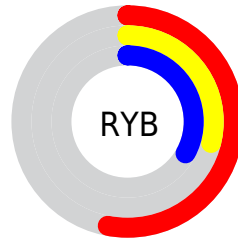

Conversions

Conversions Part 2

Format	Color
RYB	135, 74, 83
Decimal	8866387
CIELab	39.02, 26.90, 6.15
CIElCh	39, 27.590, 12.871
Yxy	10.6730, 0.4096, 0.3123
Android (android.graphics.Color)	4287056467 (0xFF874A53)
YUV	93.2650, -5.0606, 36.6016
Hunter-Lab	32.6695, 19.3313, 5.6173

Details

The RYB color **135, 74, 83** is a dark color, and the websafe version is hex **996666**. A complement of this color would be **74, 107, 135**, and the grayscale version is **93, 93, 93**.

A 20% lighter version of the original color is **190, 124, 132**, and **83, 27, 38** is the 20% darker color. If you saturate the color by 10%, you get **135, 61, 71**, and if you desaturate by 10%, it is **135, 88, 95**.

Distribution

Red (53%)

Green (29%)

Blue (33%)

Red (53%)

Yellow (29%)

Blue (33%)

Cyan (0%)