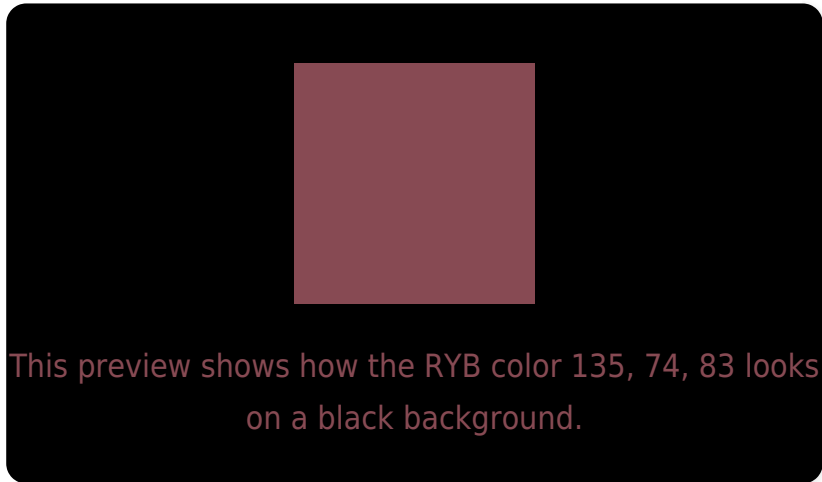

Black Background

Color Contrast Check

Large Text (above 18pt) WCAG AA ✓ Pass

Any Text WCAG AA × Fail

Large Text (above 18pt) WCAG AAA × Fail

Any Text WCAG AAA × Fail

If you want to check with other color combinations, try the [Color Contrast Checker](#).