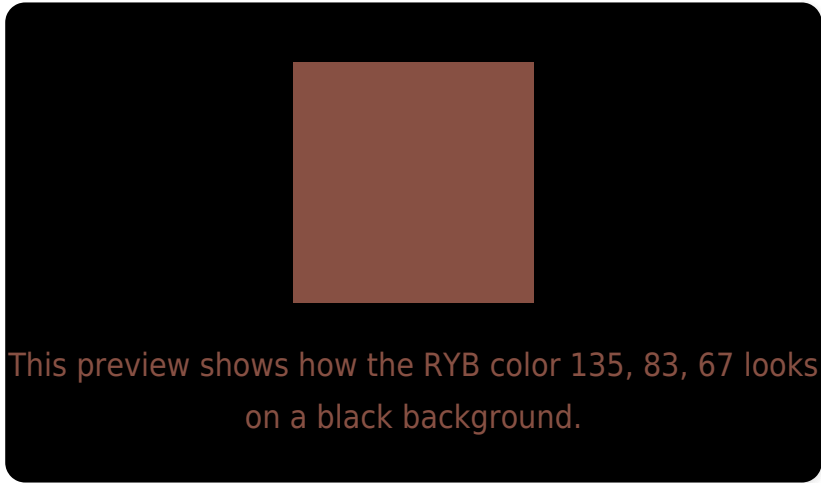

Black Background

Color Contrast Check

Large Text (above 18pt) WCAG AA ✓ Pass

Any Text WCAG AA × Fail

Large Text (above 18pt) WCAG AAA × Fail

Any Text WCAG AAA × Fail

If you want to check with other color combinations, try the [Color Contrast Checker](#).