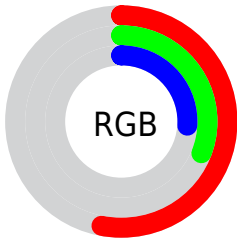

Distribution

- Red (53%)
- Green (31%)
- Blue (26%)