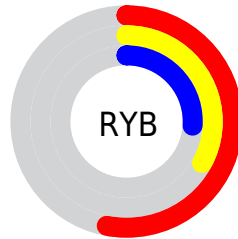

Conversions

Conversions Part 2

Format	Color
R_{YB}	135, 83, 67
Decimal	8867907
CIE _{Lab}	40.06, 21.61, 17.47
CIE _{LCh}	40, 27.784, 38.956
Yxy	11.2865, 0.4346, 0.3537
Android (android.graphics.Color)	4287057987 (0xFF875043)
YUV	94.9630, -13.7858, 35.1124
Hunter-Lab	33.5954, 14.9024, 11.5906

Details

The RYB color **135, 83, 67** is a dark color, and the websafe version is hex **996666**. A complement of this color would be **67, 97, 135**, and the grayscale version is **95, 95, 95**.

A 20% lighter version of the original color is **191, 134, 115**, and **82, 36, 24** is the 20% darker color. If you saturate the color by 10%, you get **135, 72, 54**, and if you desaturate by 10%, it is **135, 93, 81**.

Distribution

- Red (53%)
- Green (31%)
- Blue (26%)

- Red (53%)
- Yellow (33%)
- Blue (26%)

- Cyan (0%)
- Magenta (41%)
- Yellow (50%)
- Black (47%)

- Cyan (47%)
- Magenta (69%)
- Yellow (74%)

Brightness & Saturation Gradients