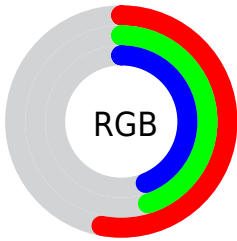

Distribution

Red (53%)

Green (45%)

Blue (44%)