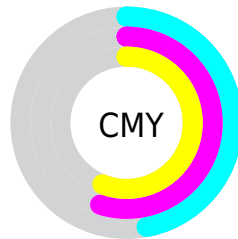

Details

The RYB color **136, 116, 113** is a dark color, and the websafe version is hex **666666**. A complement of this color would be **113, 124, 136**, and the grayscale version is **121, 121, 121**.

A 20% lighter version of the original color is **190, 168, 165**, and **86, 69, 65** is the 20% darker color. If you saturate the color by 10%, you get **136, 105, 99**, and if you desaturate by 10%, it is **136, 128, 127**.

Distribution

Red (53%)

Green (45%)

Blue (44%)

Red (53%)

Yellow (45%)

Blue (44%)

Cyan (0%)

Magenta (15%)

Yellow (17%)

Black (47%)

Cyan (47%)

Magenta (55%)

Yellow (56%)

Brightness & Saturation Gradients

These gradients show how the RYB color 136, 116, 113 changes by changing the brightness by 10 percent. The first figure shows a shift by +10% for each color and the second figure -10%.