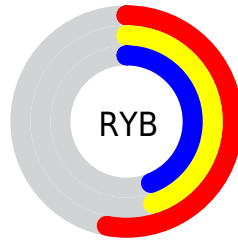

Details

The RYB color **136, 116, 113** is a dark color, and the websafe version is hex **666666**. A complement of this color would be **113, 124, 136**, and the grayscale version is **121, 121, 121**.

A 20% lighter version of the original color is **190, 168, 165**, and **86, 69, 65** is the 20% darker color. If you saturate the color by 10%, you get **136, 105, 99**, and if you desaturate by 10%, it is **136, 128, 127**.

Distribution

Red (53%)

Green (45%)

Blue (44%)

Red (53%)

Yellow (45%)

Blue (44%)

Cyan (0%)