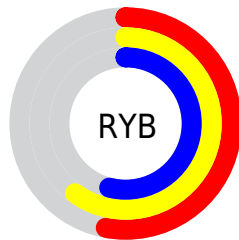

- Red (53%)
- Yellow (60%)
- Blue (54%)