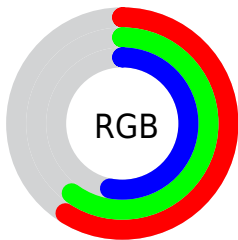

Distribution

- Red (59%)
- Green (60%)
- Blue (53%)