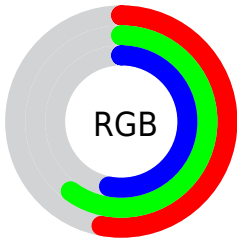

Distribution

- Red (53%)
- Green (60%)
- Blue (53%)