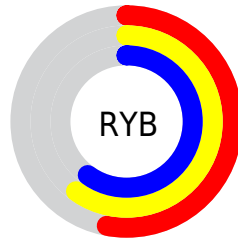

- Red (53%)
- Yellow (60%)
- Blue (60%)