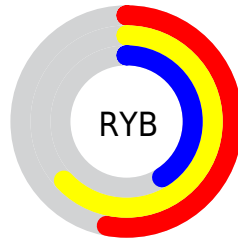

- Red (53%)
- Yellow (63%)
- Blue (41%)