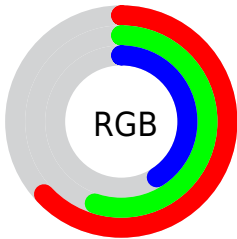

Distribution

- Red (63%)
- Green (55%)
- Blue (41%)