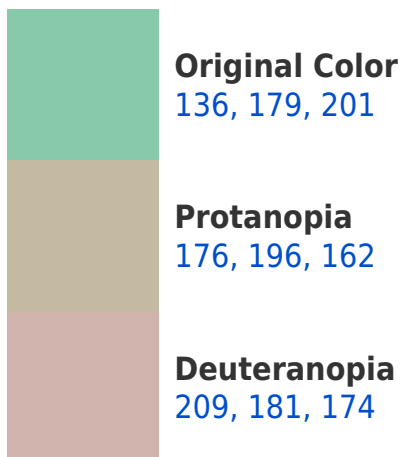

A 20% lighter version of the original color is **191, 233, 255**, and **83, 125, 147** is the 20% darker color. If you saturate the color by 10%, you get **116, 172, 201**, and if you desaturate by 10%, it is **156, 186, 201**.

201, 136, 136

99, 90, 94

163, 0, 80

36, 0, 17

Previews

White Background

This preview shows how the RYB color 136, 179, 201 looks on a white background.

Color Contrast Check

RYB 136, 179, 201 Background

This preview shows how black text looks on a background with the RYB color 136, 179, 201.

This preview shows how white text looks on a background with the RYB color 136, 179, 201.

Dichromacy

Tritanopia
145, 173, 211

Trichromacy

Original Color

136, 179, 201

Protanomaly

165, 191, 182

Deuteranomaly