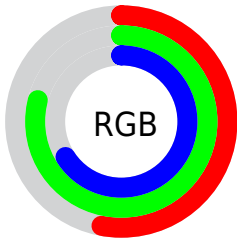

Distribution

- Red (53%)
- Green (79%)
- Blue (66%)