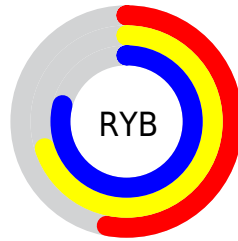

- Red (53%)
- Yellow (70%)
- Blue (79%)