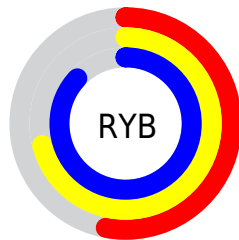

- Red (53%)
- Yellow (71%)
- Blue (87%)