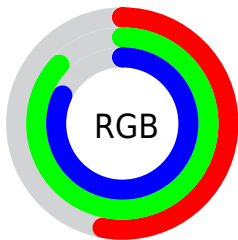

Distribution

- Red (53%)
- Green (87%)
- Blue (82%)