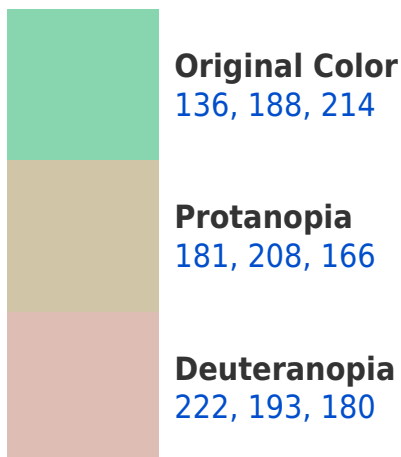

214, 136, 136

107, 96, 102

171, 0, 85

43, 0, 22

Previews

White Background

This preview shows how the RYB color 136, 188, 214 looks on a white background.

Color Contrast Check

RYB 136, 188, 214 Background

This preview shows how black text looks on a background with the RYB color 136, 188, 214.

This preview shows how white text looks on a background with the RYB color 136, 188, 214.

Dichromacy

Tritanopia
147, 181, 224

Trichromacy

Original Color

136, 188, 214

Protanomaly

169, 203, 190

Deuteranomaly

178, 199, 186

Tritanomaly

143, 178, 210

Monochromacy

Original Color

136, 188, 214

Achromatopsia

186, 186, 186