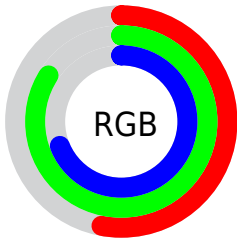

Distribution

- Red (53%)
- Green (84%)
- Blue (69%)