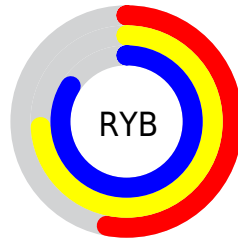

- Red (53%)
- Yellow (74%)
- Blue (84%)