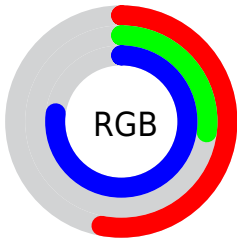

Distribution

- Red (53%)
- Green (27%)
- Blue (77%)