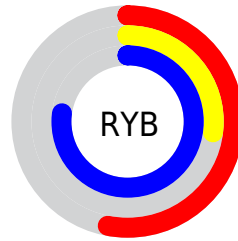

- Red (53%)
- Yellow (27%)
- Blue (77%)