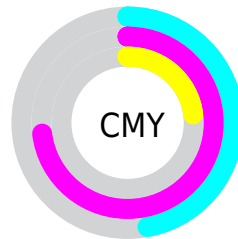

Details

The RYB color **136, 68, 197** is a dark color, and the websafe version is hex **9933CC**. The color can be described as middle muted purple. A complement of this color would be **68, 197, 136**, and the grayscale version is **103, 103, 103**.

A 20% lighter version of the original color is **193, 120, 254**, and **80, 11, 142** is the 20% darker color. If you saturate the color by 10%, you get **127, 48, 197**, and if you desaturate by 10%, it is **145, 88, 197**.

Distribution

- Red (53%)
- Green (27%)
- Blue (77%)

- Red (53%)
- Yellow (27%)
- Blue (77%)

- Cyan (31%)
- Magenta (65%)
- Yellow (0%)
- Black (23%)

- Cyan (47%)
- Magenta (73%)
- Yellow (23%)

Brightness & Saturation Gradients

These gradients show how the RYB color 136, 68, 197 changes by changing the brightness by 10 percent. The first figure shows a shift by +10% for each color and the second figure -10%.

Similar to the brightness gradients but the following saturation gradients show a change of the RYB color 136, 68, 197 by changing the saturation by 10% instead.