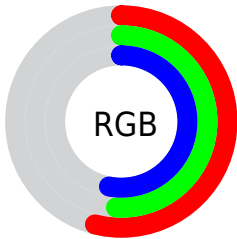

Distribution

- Red (54%)
- Green (51%)
- Blue (53%)