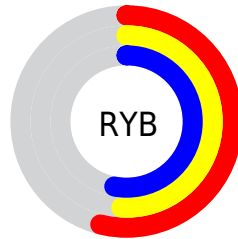

- Red (54%)
- Yellow (51%)
- Blue (53%)