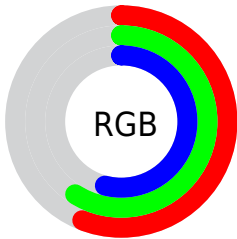

Distribution

- Red (56%)
- Green (59%)
- Blue (54%)