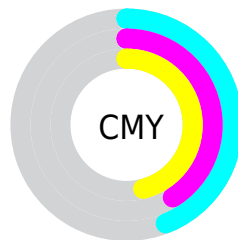

Details

The RYB color **137, 151, 145** is a dark color, and the websafe version is hex **999999**. A complement of this color would be **145, 137, 151**, and the grayscale version is **147, 147, 147**.

A 20% lighter version of the original color is **190, 205, 198**, and **87, 100, 94** is the 20% darker color. If you saturate the color by 10%, you get **122, 151, 139**, and if you desaturate by 10%, it is **152, 151, 152**.

Distribution

- Red (56%)
- Green (59%)
- Blue (54%)

- Red (54%)
- Yellow (59%)
- Blue (57%)

- Cyan (5%)
- Magenta (0%)
- Yellow (9%)
- Black (41%)

- Cyan (44%)
- Magenta (41%)
- Yellow (46%)

Brightness & Saturation Gradients

These gradients show how the RYB color 137, 151, 145 changes by changing the brightness by 10 percent. The first figure shows a shift by +10% for each color and the second figure -10%.

Similar to the brightness gradients but the following saturation gradients show a change of the RYB color 137, 151, 145 by changing the saturation by 10% instead.