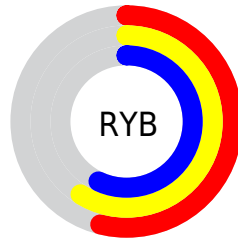

- Red (54%)
- Yellow (59%)
- Blue (57%)