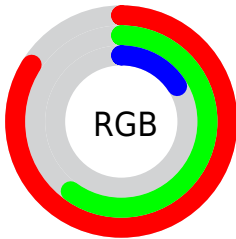

Distribution

- Red (84%)
- Green (60%)
- Blue (16%)