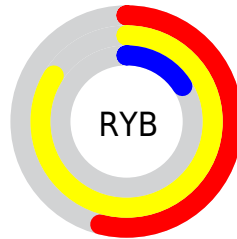

- Red (54%)
- Yellow (84%)
- Blue (16%)