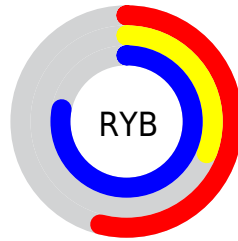

- Red (54%)
- Yellow (31%)
- Blue (78%)