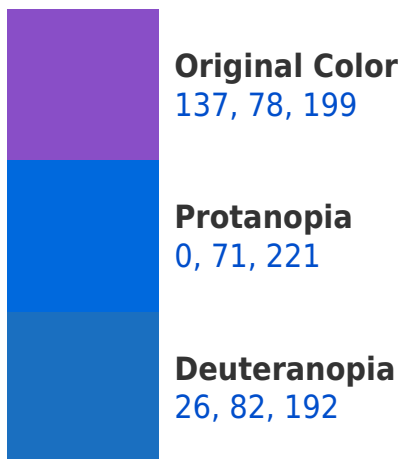

# Black Background

This preview shows how the RYB color 137, 78, 199 looks on a black background.

## **RYB 137, 78, 199 Background**

This preview shows how black text looks on a background with the RYB color 137, 78, 199.

This preview shows how white text looks on a background with the RYB color 137, 78, 199.

## Dichromacy

**Tritanopia**  
120, 103, 111

# Trichromacy

**Original Color**

137, 78, 199

**Protanomaly**

50, 85, 213

**Deuteranomaly**

66, 92, 195

**Tritanomaly**