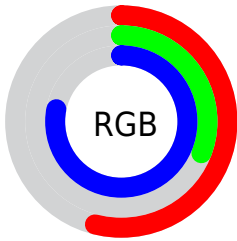

Distribution

- Red (54%)
- Green (31%)
- Blue (78%)