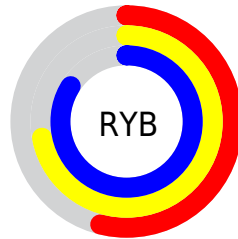

- Red (54%)
- Yellow (72%)
- Blue (84%)