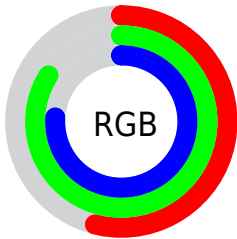

Distribution

- Red (54%)
- Green (84%)
- Blue (76%)