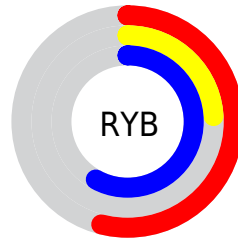

## Conversions Part 2

<b>Format</b>	<b>Color</b>
<b>R<sub>YB</sub></b>	138, 60, 148
Decimal	9059476
CIE <sub>Lab</sub>	39.20, 46.22, -33.78
CIE <sub>LCh</sub>	39, 57.249, 323.844
Yxy	10.7731, 0.3039, 0.1877
Android (android.graphics.Color)	4287249556 (0xFF8A3C94)
YUV	93.3540, 26.9405, 39.1545
Hunter-Lab	32.8224, 37.4187, -29.7294

# Details

The RYB color **138, 60, 148** is a dark color, and the websafe version is hex **993399**. A complement of this color would be **60, 148, 138**, and the grayscale version is **93, 93, 93**.

A 20% lighter version of the original color is **194, 112, 202**, and **85, 0, 97** is the 20% darker color. If you saturate the color by 10%, you get **136, 45, 148**, and if you desaturate by 10%, it is **140, 75, 148**.

# Distribution

Red (54%)

Green (24%)

Blue (58%)

Red (54%)

Yellow (24%)

Blue (58%)

Cyan (7%)