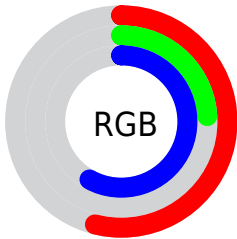

Distribution

Red (54%)

Green (24%)

Blue (58%)