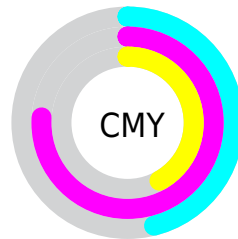

# Details

The RYB color **138, 60, 148** is a dark color, and the websafe version is hex **993399**. A complement of this color would be **60, 148, 138**, and the grayscale version is **93, 93, 93**.

A 20% lighter version of the original color is **194, 112, 202**, and **85, 0, 97** is the 20% darker color. If you saturate the color by 10%, you get **136, 45, 148**, and if you desaturate by 10%, it is **140, 75, 148**.

# Distribution

Red (54%)

Green (24%)

Blue (58%)

Red (54%)

Yellow (24%)

Blue (58%)

Cyan (7%)

Magenta (59%)

Yellow (0%)

Black (42%)

Cyan (46%)

Magenta (76%)

Yellow (42%)

# Brightness & Saturation Gradients

These gradients show how the RYB color 138, 60, 148 changes by changing the brightness by 10 percent. The first figure shows a shift by +10% for each color and the second figure -10%.