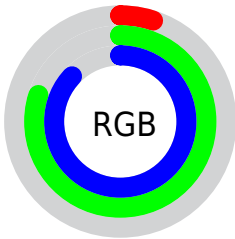

Distribution

- Red (5%)
- Green (80%)
- Blue (87%)