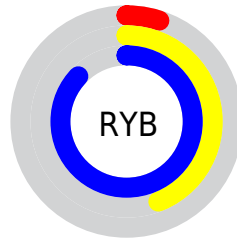

- Red (5%)
- Yellow (44%)
- Blue (87%)