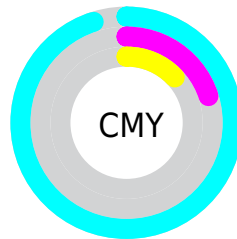

Details

The RYB color **13, 113, 223** is a dark color, and the websafe version is hex **33CCCC**. The color can be described as middle washed cyan. A complement of this color would be **223, 34, 13**, and the grayscale version is **149, 149, 149**.

A 20% lighter version of the original color is **111, 183, 255**, and **0, 79, 168** is the 20% darker color. If you saturate the color by 10%, you get **0, 106, 223**, and if you desaturate by 10%, it is **35, 125, 223**.

Distribution

- Red (5%)
- Green (80%)
- Blue (87%)

- Red (5%)
- Yellow (44%)
- Blue (87%)

- Cyan (94%)
- Magenta (9%)
- Yellow (0%)
- Black (13%)

- Cyan (95%)
- Magenta (20%)
- Yellow (13%)

Brightness & Saturation Gradients

These gradients show how the RYB color 13, 113, 223 changes by changing the brightness by 10 percent. The first figure shows a shift by +10% for each color and the second figure -10%.

Similar to the brightness gradients but the following saturation gradients show a change of the RYB color 13, 113, 223 by changing the saturation by 10% instead.