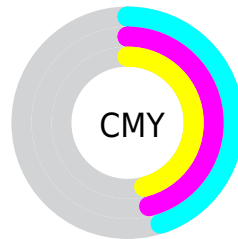

Details

The RYB color **141, 138, 137** is a dark color, and the websafe version is hex **999999**. A complement of this color would be **137, 139, 141**, and the grayscale version is **139, 139, 139**.

A 20% lighter version of the original color is **195, 191, 190**, and **91, 88, 87** is the 20% darker color. If you saturate the color by 10%, you get **141, 128, 123**, and if you desaturate by 10%, it is **141, 145, 151**.

Distribution

- Red (55%)
- Green (54%)
- Blue (54%)

- Red (55%)
- Yellow (54%)
- Blue (54%)

- Cyan (0%)
- Magenta (2%)
- Yellow (3%)
- Black (45%)

- Cyan (45%)
- Magenta (46%)
- Yellow (46%)

Brightness & Saturation Gradients

These gradients show how the RYB color 141, 138, 137 changes by changing the brightness by 10 percent. The first figure shows a shift by +10% for each color and the second figure -10%.

Similar to the brightness gradients but the following saturation gradients show a change of the RYB color 141, 138, 137 by changing the saturation by 10% instead.