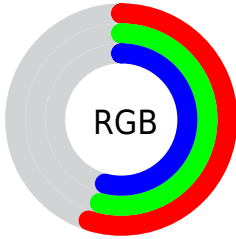

Distribution

- Red (55%)
- Green (54%)
- Blue (54%)