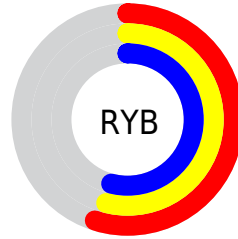

- Red (55%)
- Yellow (54%)
- Blue (54%)