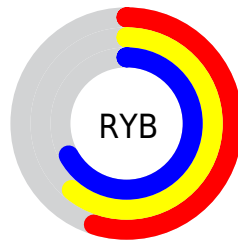

Details

The RYB color **141, 156, 172** is a light color, and the websafe version is hex **669999**. A complement of this color would be **172, 143, 141**, and the grayscale version is **162, 162, 162**.

A 20% lighter version of the original color is **195, 210, 227**, and **90, 104, 120** is the 20% darker color. If you saturate the color by 10%, you get **124, 147, 172**, and if you desaturate by 10%, it is **158, 165, 172**.

Distribution

Red (55%)

Green (67%)

Blue (67%)

Red (55%)

Yellow (61%)

Blue (67%)

Cyan (18%)