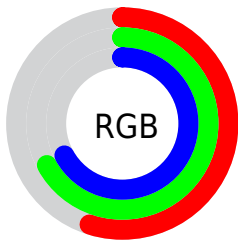

Distribution

Red (55%)

Green (67%)

Blue (67%)