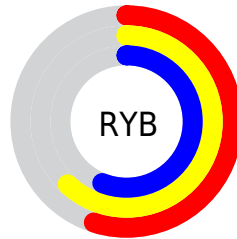

- Red (55%)
- Yellow (62%)
- Blue (56%)