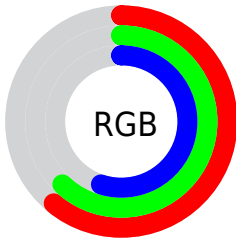

Distribution

- Red (61%)
- Green (62%)
- Blue (55%)