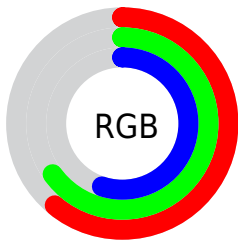

Distribution

Red (61%)

Green (65%)

Blue (55%)