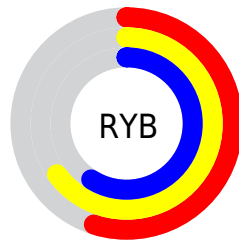

Details

The RYB color **141, 165, 151** is a light color, and the websafe version is hex **999999**. A complement of this color would be **151, 141, 165**, and the grayscale version is **159, 159, 159**.

A 20% lighter version of the original color is **195, 220, 205**, and **91, 113, 100** is the 20% darker color. If you saturate the color by 10%, you get **124, 165, 141**, and if you desaturate by 10%, it is **157, 165, 160**.

Distribution

Red (61%)

Green (65%)

Blue (55%)

Red (55%)

Yellow (65%)

Blue (59%)

Cyan (6%)