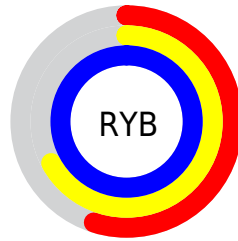

- Red (55%)
- Yellow (67%)
- Blue (100%)