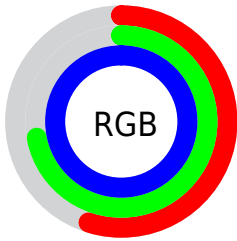

Distribution

- Red (55%)
- Green (72%)
- Blue (100%)