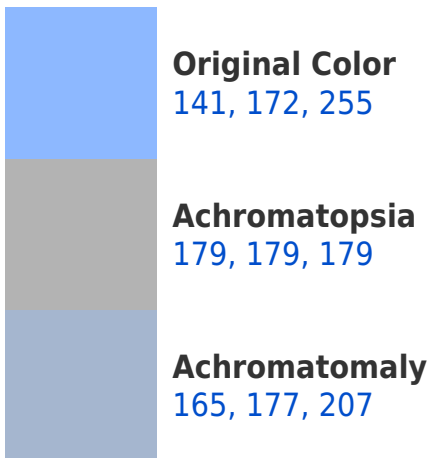

## RYB 141, 172, 255 Background

This preview shows how black text looks on a background with the RYB color 141, 172, 255.

This preview shows how white text looks on a background with the RYB color 141, 172, 255.

## Dichromacy

**Original Color**  
141, 172, 255

**Protanopia**  
160, 176, 252

**Deuteranopia**  
156, 175, 255

**Tritanopia**  
128, 164, 208

# Trichromacy

# Monochromacy