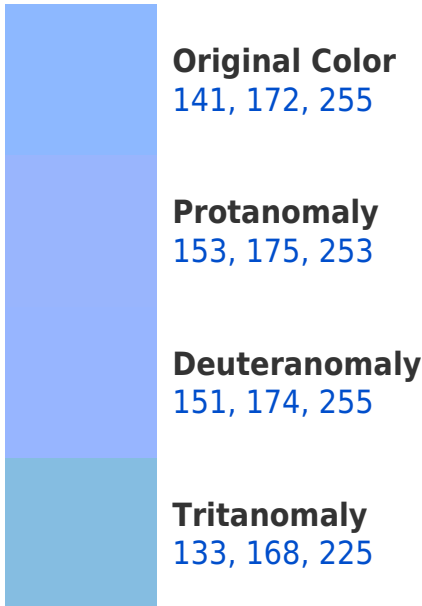

## RYB 141, 172, 255 Background

This preview shows how black text looks on a background with the RYB color 141, 172, 255.

This preview shows how white text looks on a background with the RYB color 141, 172, 255.

## Dichromacy

**Original Color**  
141, 172, 255

**Protanopia**  
160, 176, 252

**Deuteranopia**  
156, 175, 255

**Tritanopia**  
128, 164, 208

# Trichromacy

# Monochromacy