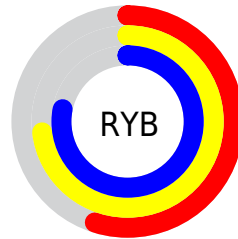

Details

The RYB color **141, 186, 200** is a light color, and the websafe version is hex **99CC99**. A complement of this color would be **200, 141, 182**, and the grayscale version is **178, 178, 178**.

A 20% lighter version of the original color is **196, 241, 255**, and **89, 132, 146** is the 20% darker color. If you saturate the color by 10%, you get **121, 181, 200**, and if you desaturate by 10%, it is **161, 191, 200**.

Distribution

Red (55%)

Green (78%)

Blue (62%)

Red (55%)

Yellow (73%)

Blue (78%)

Cyan (29%)

Magenta (0%)

Yellow (20%)

Black (22%)

Cyan (45%)

Magenta (22%)

Yellow (38%)

Brightness & Saturation Gradients

These gradients show how the RYB color 141, 186, 200 changes by changing the brightness by 10 percent. The first figure shows a shift by +10% for each color and the second figure -10%.