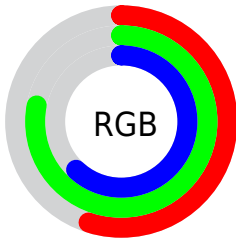

Distribution

Red (55%)

Green (78%)

Blue (62%)