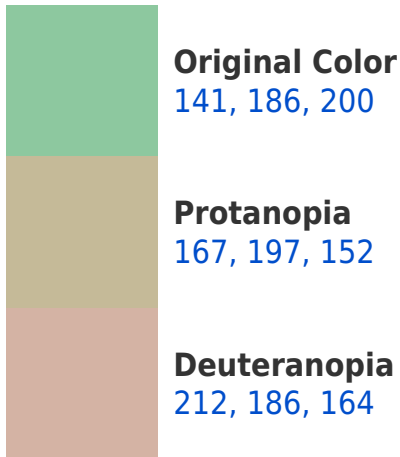

White Background

This preview shows how the RYB color 141, 186, 200 looks on a white background.

Color Contrast Check

Large Text (above 18pt) WCAG AA × Fail

Any Text WCAG AA × Fail

Large Text (above 18pt) WCAG AAA × Fail

Large Text (above 18pt) WCAG AAA ✓ Pass

Any Text WCAG AAA ✓ Pass

If you want to check with other color combinations, try the [Color Contrast Checker](#).

RYB 141, 186, 200 Background

This preview shows how black text looks on a background with the RYB color 141, 186, 200.

This preview shows how white text looks on a background with the RYB color 141, 186, 200.

Color Blindness Simulation

Color vision deficiency is a very complex topic, and I could not describe the different causes any better than Wikipedia does, so if you want to learn more, you should check out their [article about color blindness](#).

Dichromacy

Tritanopia
151, 175, 209

Trichromacy

Original Color

141, 186, 200

Protanomaly

155, 191, 169

Deuteranomaly