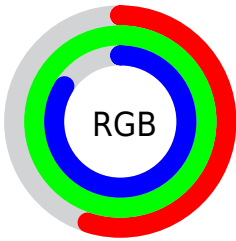

Distribution

- Red (55%)
- Green (100%)
- Blue (84%)