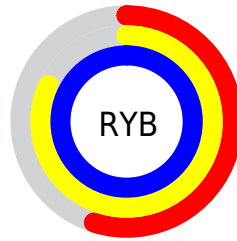

- Red (55%)
- Yellow (82%)
- Blue (100%)