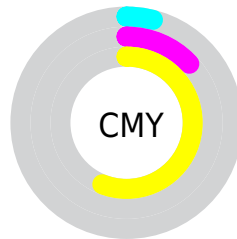

Details

The RYB color **141, 246, 113** is a light color, and the websafe version is hex **FFCC66**. A complement of this color would be **113, 133, 246**, and the grayscale version is **218, 218, 218**.

A 20% lighter version of the original color is **167, 255, 167**, and **82, 187, 60** is the 20% darker color. If you saturate the color by 10%, you get **121, 246, 88**, and if you desaturate by 10%, it is **161, 246, 138**.

Distribution

- Red (96%)
- Green (87%)
- Blue (44%)

- Red (55%)
- Yellow (96%)
- Blue (44%)

- Cyan (0%)
- Magenta (9%)
- Yellow (54%)
- Black (4%)

- Cyan (4%)
- Magenta (13%)
- Yellow (56%)

Brightness & Saturation Gradients

These gradients show how the RYB color 141, 246, 113 changes by changing the brightness by 10 percent. The first figure shows a shift by +10% for each color and the second figure -10%.

Similar to the brightness gradients but the following saturation gradients show a change of the RYB color 141, 246, 113 by changing the saturation by 10% instead.