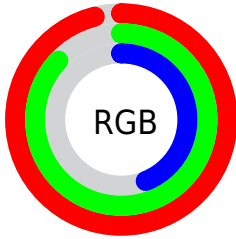

Distribution

- Red (96%)
- Green (87%)
- Blue (44%)