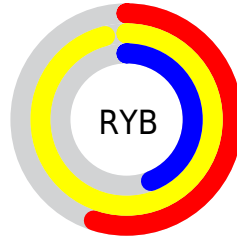

- Red (55%)
- Yellow (96%)
- Blue (44%)