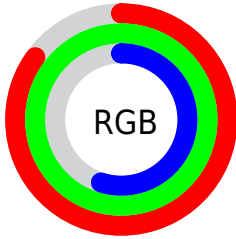

Distribution

- Red (85%)
- Green (99%)
- Blue (55%)