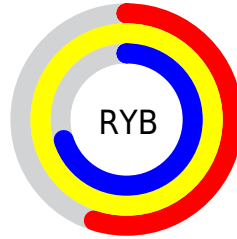

- Red (55%)
- Yellow (99%)
- Blue (70%)