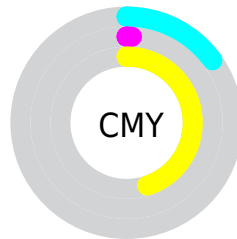

Details

The RYB color **141, 253, 178** is a light color, and the websafe version is hex **CCFF99**. A complement of this color would be **178, 141, 253**, and the grayscale version is **230, 230, 230**.

A 20% lighter version of the original color is **196, 255, 196**, and **88, 196, 125** is the 20% darker color. If you saturate the color by 10%, you get **116, 253, 161**, and if you desaturate by 10%, it is **166, 253, 195**.

Distribution

- Red (85%)
- Green (99%)
- Blue (55%)

- Red (55%)
- Yellow (99%)
- Blue (70%)

- Cyan (15%)
- Magenta (0%)
- Yellow (44%)
- Black (1%)

- Cyan (15%)
- Magenta (1%)
- Yellow (45%)

Brightness & Saturation Gradients

These gradients show how the RYB color 141, 253, 178 changes by changing the brightness by 10 percent. The first figure shows a shift by +10% for each color and the second figure -10%.

Similar to the brightness gradients but the following saturation gradients show a change of the RYB color 141, 253, 178 by changing the saturation by 10% instead.