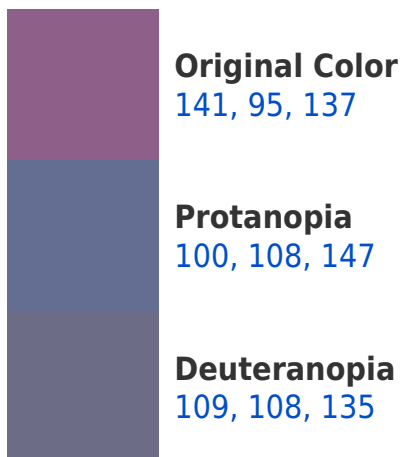

# Black Background

This preview shows how the RYB color 141, 95, 137 looks on a black background.

## RYB 141, 95, 137 Background

This preview shows how black text looks on a background with the RYB color 141, 95, 137.

This preview shows how white text looks on a background with the RYB color 141, 95, 137.

## Dichromacy

**Tritanopia**  
137, 101, 108

# Trichromacy

**Original Color**

141, 95, 137

**Protanomaly**

115, 104, 143

**Deuteranomaly**

121, 103, 136

**Tritanomaly**