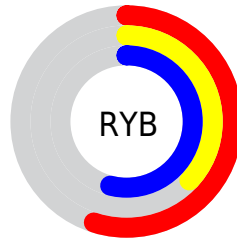

- Red (55%)
- Yellow (37%)
- Blue (54%)