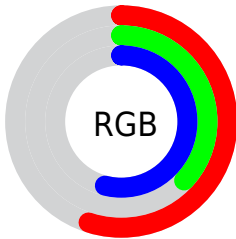

Distribution

- Red (55%)
- Green (37%)
- Blue (54%)