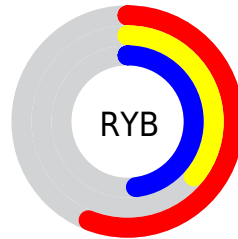

## Conversions Part 2

<b>Format</b>	<b>Color</b>
<b>R<sub>YB</sub></b>	143, 92, 122
Decimal	9395322
CIE <sub>Lab</sub>	45.50, 25.57, -8.24
CIE <sub>LCh</sub>	45, 26.865, 342.147
Yxy	14.8991, 0.3465, 0.2766
Android (android.graphics.Color)	4287585402 (0xFF8F5C7A)
YUV	110.6690, 5.5862, 28.3543
Hunter-Lab	38.5993, 18.7787, -4.1686

# Details

The RYB color **143, 92, 122** is a dark color, and the websafe version is hex **996699**. A complement of this color would be **92, 128, 143**, and the grayscale version is **111, 111, 111**.

A 20% lighter version of the original color is **198, 143, 174**, and **91, 45, 73** is the 20% darker color. If you saturate the color by 10%, you get **143, 78, 116**, and if you desaturate by 10%, it is **143, 106, 128**.

# Distribution

Red (56%)

Green (36%)

Blue (48%)

Red (56%)

Yellow (36%)

Blue (48%)

Cyan (0%)