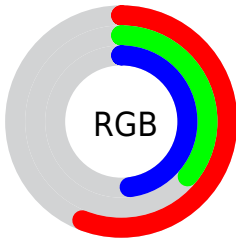

Distribution

Red (56%)

Green (36%)

Blue (48%)