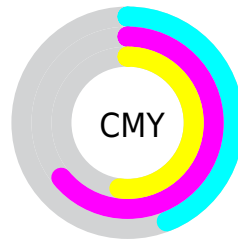

# Details

The RYB color **143, 92, 122** is a dark color, and the websafe version is hex **996699**. A complement of this color would be **92, 128, 143**, and the grayscale version is **111, 111, 111**.

A 20% lighter version of the original color is **198, 143, 174**, and **91, 45, 73** is the 20% darker color. If you saturate the color by 10%, you get **143, 78, 116**, and if you desaturate by 10%, it is **143, 106, 128**.

# Distribution

Red (56%)

Green (36%)

Blue (48%)

Red (56%)

Yellow (36%)

Blue (48%)

Cyan (0%)

Magenta (36%)

Yellow (15%)

Black (44%)

Cyan (44%)

Magenta (64%)

Yellow (52%)