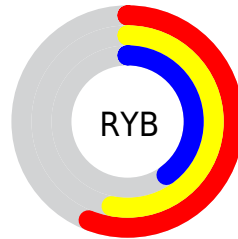

# Details

The RYB color **144, 135, 101** is a dark color, and the websafe version is hex **996666**. A complement of this color would be **101, 116, 144**, and the grayscale version is **125, 125, 125**.

A 20% lighter version of the original color is **198, 187, 152**, and **93, 87, 54** is the 20% darker color. If you saturate the color by 10%, you get **144, 132, 87**, and if you desaturate by 10%, it is **144, 139, 115**.

# Distribution

Red (56%)

Green (47%)

Blue (40%)

Red (56%)

Yellow (53%)

Blue (40%)

Cyan (0%)