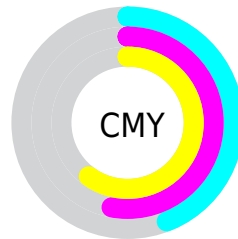

# Details

The RYB color **144, 135, 101** is a dark color, and the websafe version is hex **996666**. A complement of this color would be **101, 116, 144**, and the grayscale version is **125, 125, 125**.

A 20% lighter version of the original color is **198, 187, 152**, and **93, 87, 54** is the 20% darker color. If you saturate the color by 10%, you get **144, 132, 87**, and if you desaturate by 10%, it is **144, 139, 115**.

# Distribution

Red (56%)

Green (47%)

Blue (40%)

Red (56%)

Yellow (53%)

Blue (40%)

Cyan (0%)

Magenta (17%)

Yellow (30%)

Black (44%)

Cyan (44%)

Magenta (53%)

Yellow (60%)