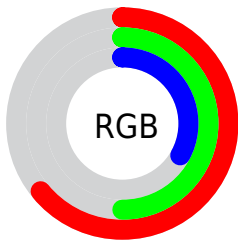

Distribution

- Red (64%)
- Green (50%)
- Blue (33%)