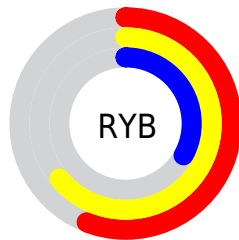

Conversions

Conversions Part 2

Format	Color
RYB	144, 162, 84
Decimal	10649684
CIELab	55.87, 7.26, 28.83
CIELCh	56, 29.727, 75.867
Yxy	23.7825, 0.4058, 0.3983
Android (android.graphics.Color)	4288839764 (0xFFA28054)
YUV	133.1500, -24.2309, 25.3015
Hunter-Lab	48.7673, 3.3486, 19.9115

Details

The RYB color **144, 162, 84** is a dark color, and the websafe version is hex **CC9966**. A complement of this color would be **84, 108, 162**, and the grayscale version is **133, 133, 133**.

A 20% lighter version of the original color is **200, 218, 134**, and **88, 108, 38** is the 20% darker color. If you saturate the color by 10%, you get **141, 162, 68**, and if you desaturate by 10%, it is **148, 162, 100**.

Distribution

- Red (64%)
- Green (50%)
- Blue (33%)

- Red (56%)
- Yellow (64%)
- Blue (33%)

- Cyan (0%)
- Magenta (21%)
- Yellow (48%)
- Black (36%)

- Cyan (36%)
- Magenta (50%)
- Yellow (67%)

Brightness & Saturation Gradients