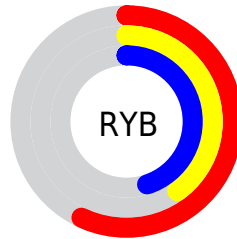

- Red (57%)
- Yellow (40%)
- Blue (45%)