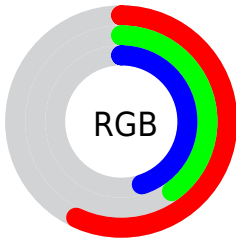

Distribution

- Red (57%)
- Green (40%)
- Blue (45%)