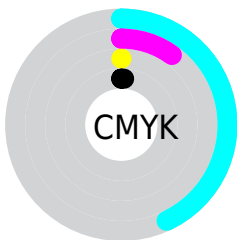

Details

The RYB color **145, 192, 253** is a light color, and the websafe version is hex **66CCFF**. A complement of this color would be **253, 178, 145**, and the grayscale version is **206, 206, 206**.

A 20% lighter version of the original color is **203, 229, 255**, and **87, 135, 196** is the 20% darker color. If you saturate the color by 10%, you get **120, 178, 253**, and if you desaturate by 10%, it is **170, 206, 253**.

Distribution

- Red (57%)
- Green (89%)
- Blue (99%)

- Red (57%)
- Yellow (75%)
- Blue (99%)

- Cyan (43%)
- Magenta (10%)
- Yellow (0%)
- Black (1%)

- Cyan (43%)
- Magenta (11%)
- Yellow (1%)

Brightness & Saturation Gradients