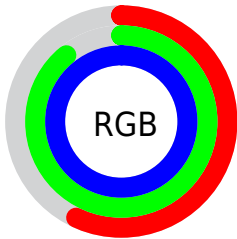

Distribution

- Red (57%)
- Green (89%)
- Blue (99%)