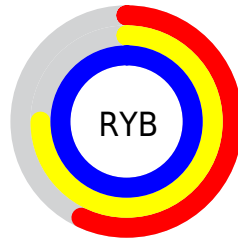

- Red (57%)
- Yellow (75%)
- Blue (99%)