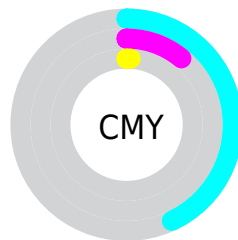

Details

The RYB color **145, 192, 253** is a light color, and the websafe version is hex **66CCFF**. A complement of this color would be **253, 178, 145**, and the grayscale version is **206, 206, 206**.

A 20% lighter version of the original color is **203, 229, 255**, and **87, 135, 196** is the 20% darker color. If you saturate the color by 10%, you get **120, 178, 253**, and if you desaturate by 10%, it is **170, 206, 253**.

Distribution

- Red (57%)
- Green (89%)
- Blue (99%)

- Red (57%)
- Yellow (75%)
- Blue (99%)

- Cyan (43%)
- Magenta (10%)
- Yellow (0%)
- Black (1%)

- Cyan (43%)
- Magenta (11%)
- Yellow (1%)

Brightness & Saturation Gradients

These gradients show how the RYB color 145, 192, 253 changes by changing the brightness by 10 percent. The first figure shows a shift by +10% for each color and the second figure -10%.

Similar to the brightness gradients but the following saturation gradients show a change of the RYB color 145, 192, 253 by changing the saturation by 10% instead.