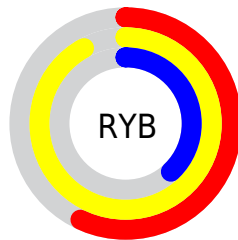

- Red (57%)
- Yellow (92%)
- Blue (38%)