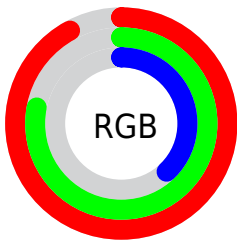

Distribution

- Red (92%)
- Green (78%)
- Blue (38%)