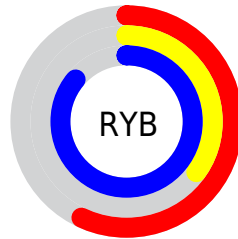

Red (57%)

Yellow (35%)

Blue (86%)