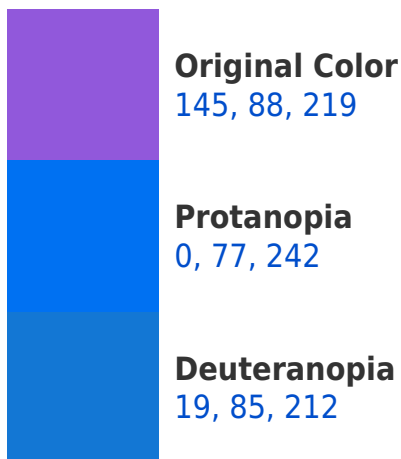

A 20% lighter version of the original color is **203, 140, 255**, and **89, 37, 163** is the 20% darker color. If you saturate the color by 10%, you get **133, 66, 219**, and if you desaturate by 10%, it is **157, 110, 219**.

88, 219, 210

110, 99, 105

173, 0, 98

46, 0, 26

Previews

White Background

This preview shows how the RYB color 145, 88, 219 looks on a white background.

Color Contrast Check

RYB 145, 88, 219 Background

This preview shows how black text looks on a background with the RYB color 145, 88, 219.

This preview shows how white text looks on a background with the RYB color 145, 88, 219.

Dichromacy

Tritanopia
126, 115, 124

Trichromacy

Original Color

145, 88, 219

Protanomaly

53, 93, 234

Deuteranomaly