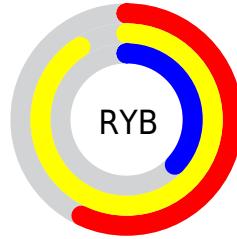

- Red (57%)
- Yellow (91%)
- Blue (37%)