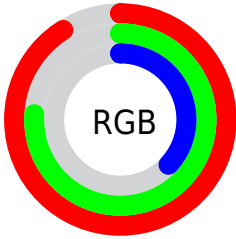

Distribution

- Red (91%)
- Green (76%)
- Blue (37%)