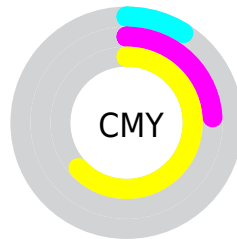

Details

The RYB color **146, 232, 94** is a light color, and the websafe version is hex **FFCC66**. The color can be described as light muted yellow. A complement of this color would be **94, 124, 232**, and the grayscale version is **195, 195, 195**.

A 20% lighter version of the original color is **152, 255, 147**, and **83, 173, 41** is the 20% darker color. If you saturate the color by 10%, you get **132, 232, 71**, and if you desaturate by 10%, it is **159, 232, 117**.

Distribution

- Red (91%)
- Green (76%)
- Blue (37%)

- Red (57%)
- Yellow (91%)
- Blue (37%)

- Cyan (0%)
- Magenta (16%)
- Yellow (59%)
- Black (9%)

- Cyan (9%)
- Magenta (24%)
- Yellow (63%)

Brightness & Saturation Gradients

These gradients show how the RYB color 146, 232, 94 changes by changing the brightness by 10 percent. The first figure shows a shift by +10% for each color and the second figure -10%.

Similar to the brightness gradients but the following saturation gradients show a change of the RYB color 146, 232, 94 by changing the saturation by 10% instead.