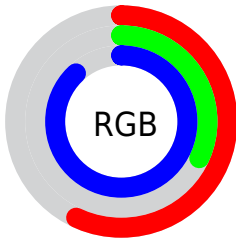

Distribution

- Red (57%)
- Green (32%)
- Blue (88%)