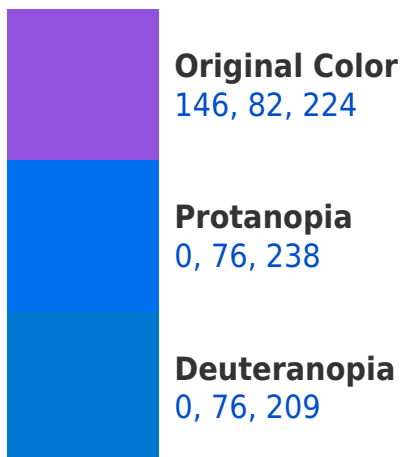

A 20% lighter version of the original color is **204, 135, 255**, and **89, 29, 168** is the 20% darker color. If you saturate the color by 10%, you get **134, 60, 224**, and if you desaturate by 10%, it is **158, 104, 224**.

82, 224, 217

112, 101, 107

176, 0, 97

48, 0, 27

Previews

White Background

This preview shows how the RYB color 146, 82, 224 looks on a white background.

Color Contrast Check

RYB 146, 82, 224 Background

This preview shows how black text looks on a background with the RYB color 146, 82, 224.

This preview shows how white text looks on a background with the RYB color 146, 82, 224.

Dichromacy

Tritanopia
125, 112, 121

Trichromacy

Original Color

146, 82, 224

Protanomaly

53, 91, 233

Deuteranomaly