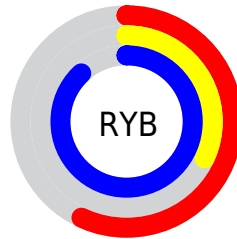

- Red (57%)
- Yellow (32%)
- Blue (88%)