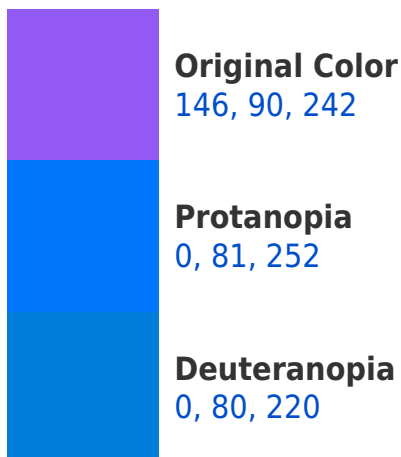

A 20% lighter version of the original color is **205, 143, 255**, and **87, 39, 185** is the 20% darker color. If you saturate the color by 10%, you get **131, 66, 242**, and if you desaturate by 10%, it is **161, 114, 242**.

90, 242, 222

120, 108, 115

184, 0, 116

56, 0, 35

Previews

White Background

This preview shows how the RYB color 146, 90, 242 looks on a white background.

Color Contrast Check

RYB 146, 90, 242 Background

This preview shows how black text looks on a background with the RYB color 146, 90, 242.

This preview shows how white text looks on a background with the RYB color 146, 90, 242.

Dichromacy

Tritanopia
121, 122, 132

Trichromacy

Original Color

146, 90, 242

Protanomaly

53, 96, 248

Deuteranomaly