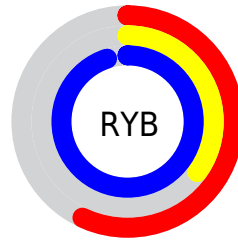

Details

The RYB color **146, 90, 242** is a light color, and the websafe version is hex **9966FF**. The color can be described as light muted purple. A complement of this color would be **90, 242, 146**, and the grayscale version is **124, 124, 124**.

A 20% lighter version of the original color is **205, 143, 255**, and **87, 39, 185** is the 20% darker color. If you saturate the color by 10%, you get **131, 66, 242**, and if you desaturate by 10%, it is **161, 114, 242**.

Distribution

Red (57%)

Green (35%)

Blue (95%)

Red (57%)

Yellow (35%)

Blue (95%)

Cyan (40%)