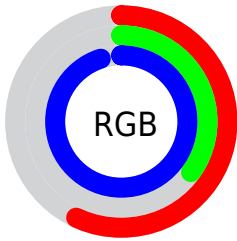

Distribution

Red (57%)

Green (35%)

Blue (95%)