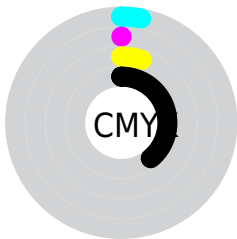

- Cyan (3%)
- Magenta (0%)
- Yellow (5%)
- Black (39%)