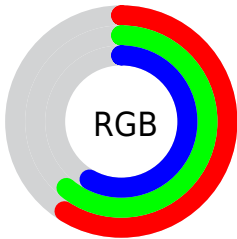

Distribution

- Red (59%)
- Green (61%)
- Blue (58%)