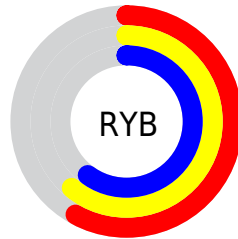

- Red (58%)
- Yellow (61%)
- Blue (60%)